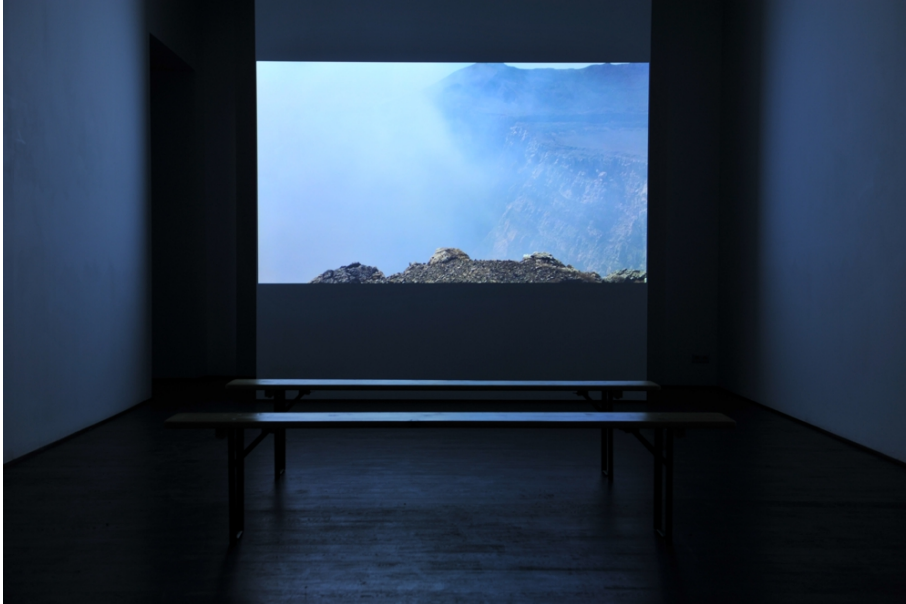

Nosbaum Reding
Luxembourg | Bruxelles

Movies in May

05.13.2015 - 05.23.2015

Movies in May
Exhibition View
Nosbaum Reding, Luxembourg, 2015