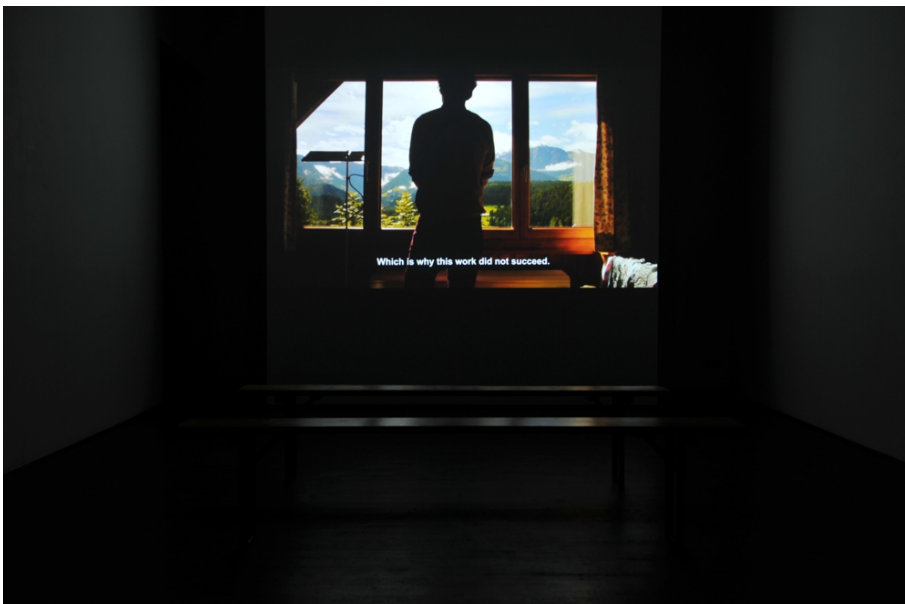

Movies in May
Exhibition View
Nosbaum Reding, Luxembourg, 2015

Gallery Nosbaum Reding

2 + 4, rue Wiltheim L-2733 Luxembourg / T (+352) 28 11 25 1 / reding@nosbaumreding.com