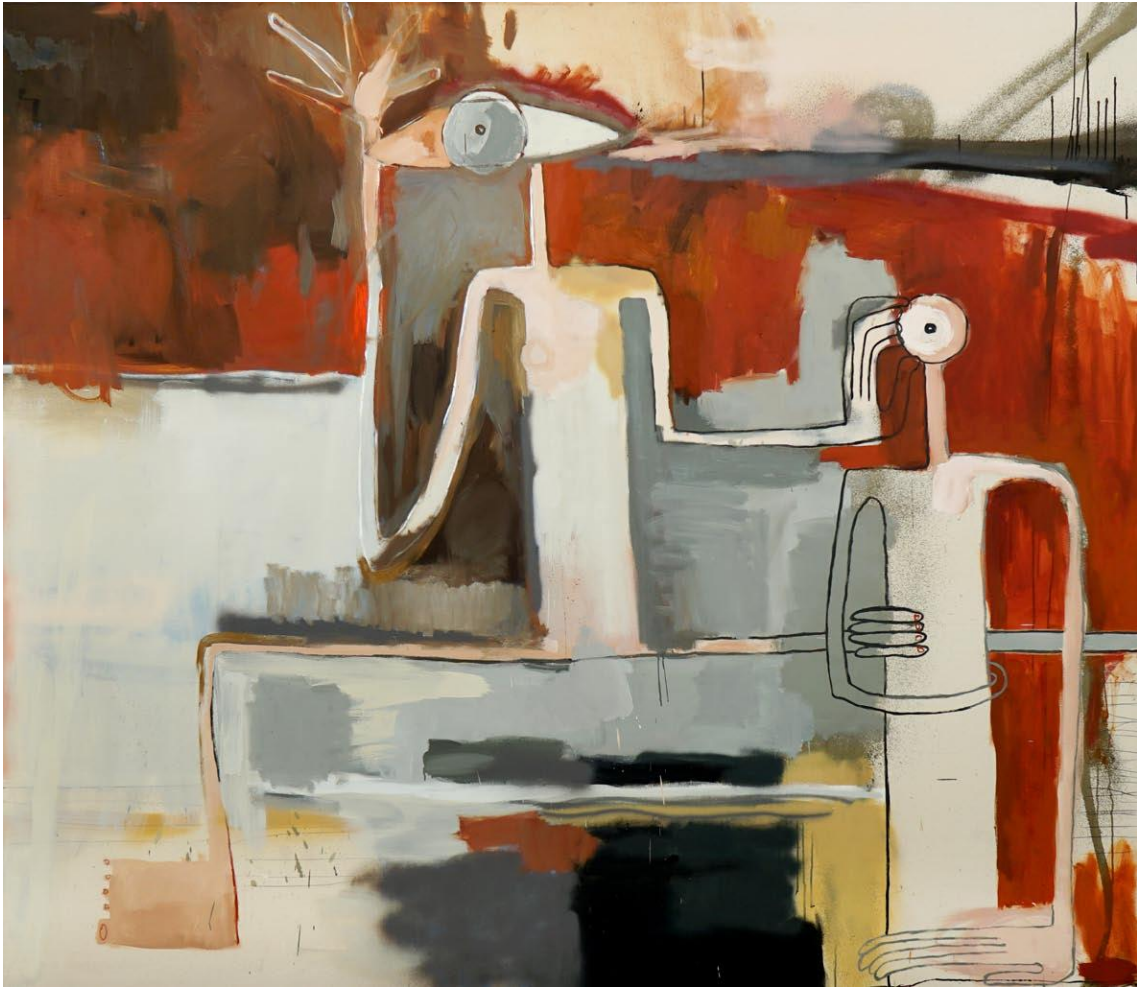

Nosbaum Reding
Luxembourg | Bruxelles

Sophie Ullrich

03.25.2021 - 04.30.2021

More information will follow.

Sophie Ullrich
Egoist, 2021
Oil, ink and lacquer on canvas, 200 x 230 cm
© Sophie Ullrich

Gallery Nosbaum Reding

Sophie Ullrich

Egoist, 2021
Oil, ink and varnish on canvas
78.74 x 90.55 in (200 x 230 cm)

Gallery Nosbaum Reding
2 + 4, rue Wiltheim L-2733 Luxembourg / T (+352) 28 11 25 1 / contact@nosbaumreding.com

Nosbaum Reding
Luxembourg | Bruxelles